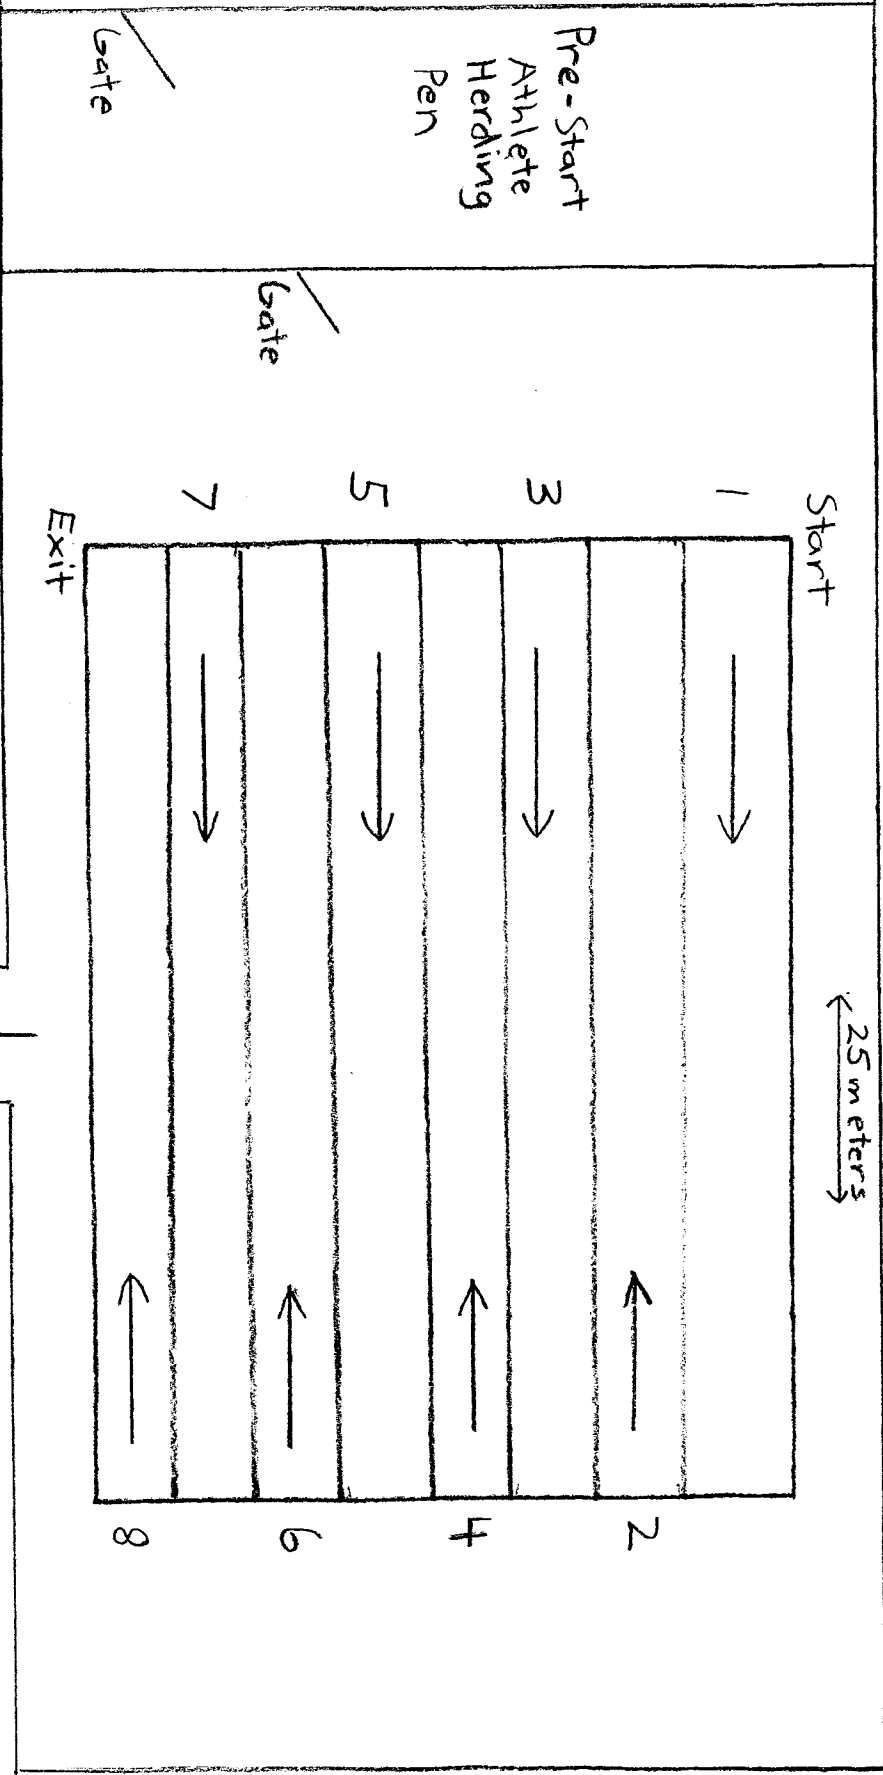

Grassy Knoll

MONSTER TRIATHLON & AQUADROME (Swim Segment Schematic)

Fence

Blackade

← 25 meters →

Restrooms

To Start

Transition Area

Pulaski Rec. Building